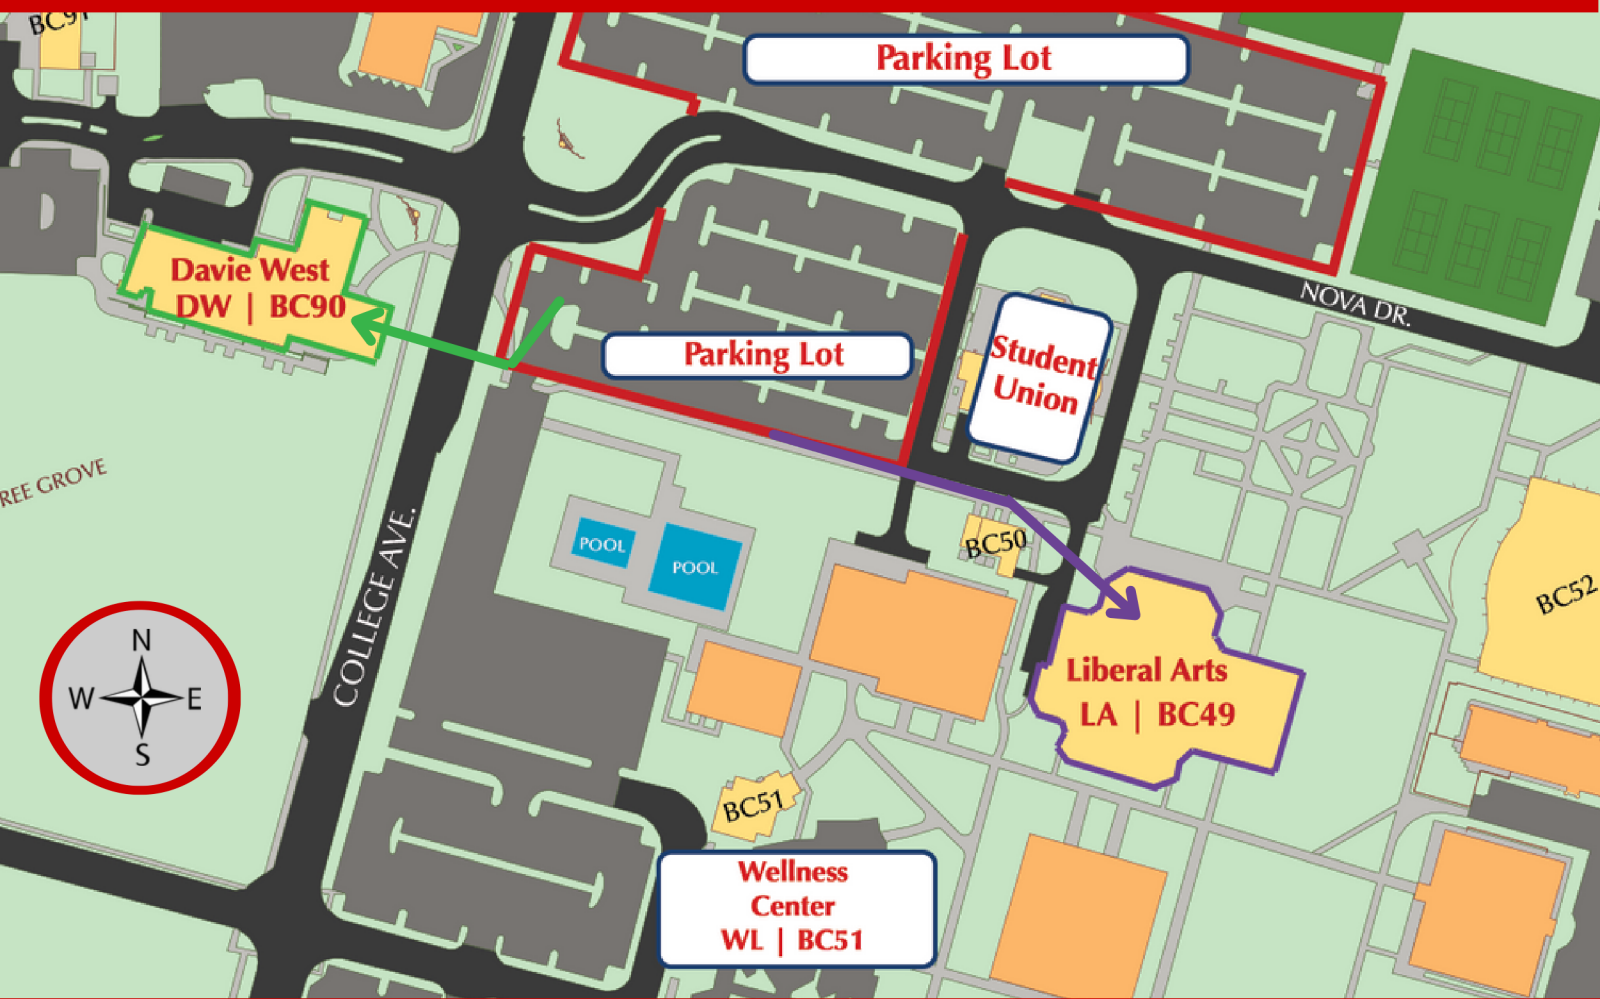

FAU Davie - Broward Campuses

Davie West Building (DW | BC90)

Park in one of the lots above highlighted in red. Then proceed west to safely cross College Avenue using the crosswalk.

Follow the **green** arrow above.

Liberal Arts Building (LA | BC49)

Park in one of the lots above highlighted in red. Then proceed east to the Liberal Arts Building.

Follow the **purple** arrow above.

ATTENTION PLEASE

All student, staff, and faculty vehicles must be registered with FAU Parking.

Visitors and guests must pay for parking here:

PARKING.FAU.EDU

No Back-In Parking